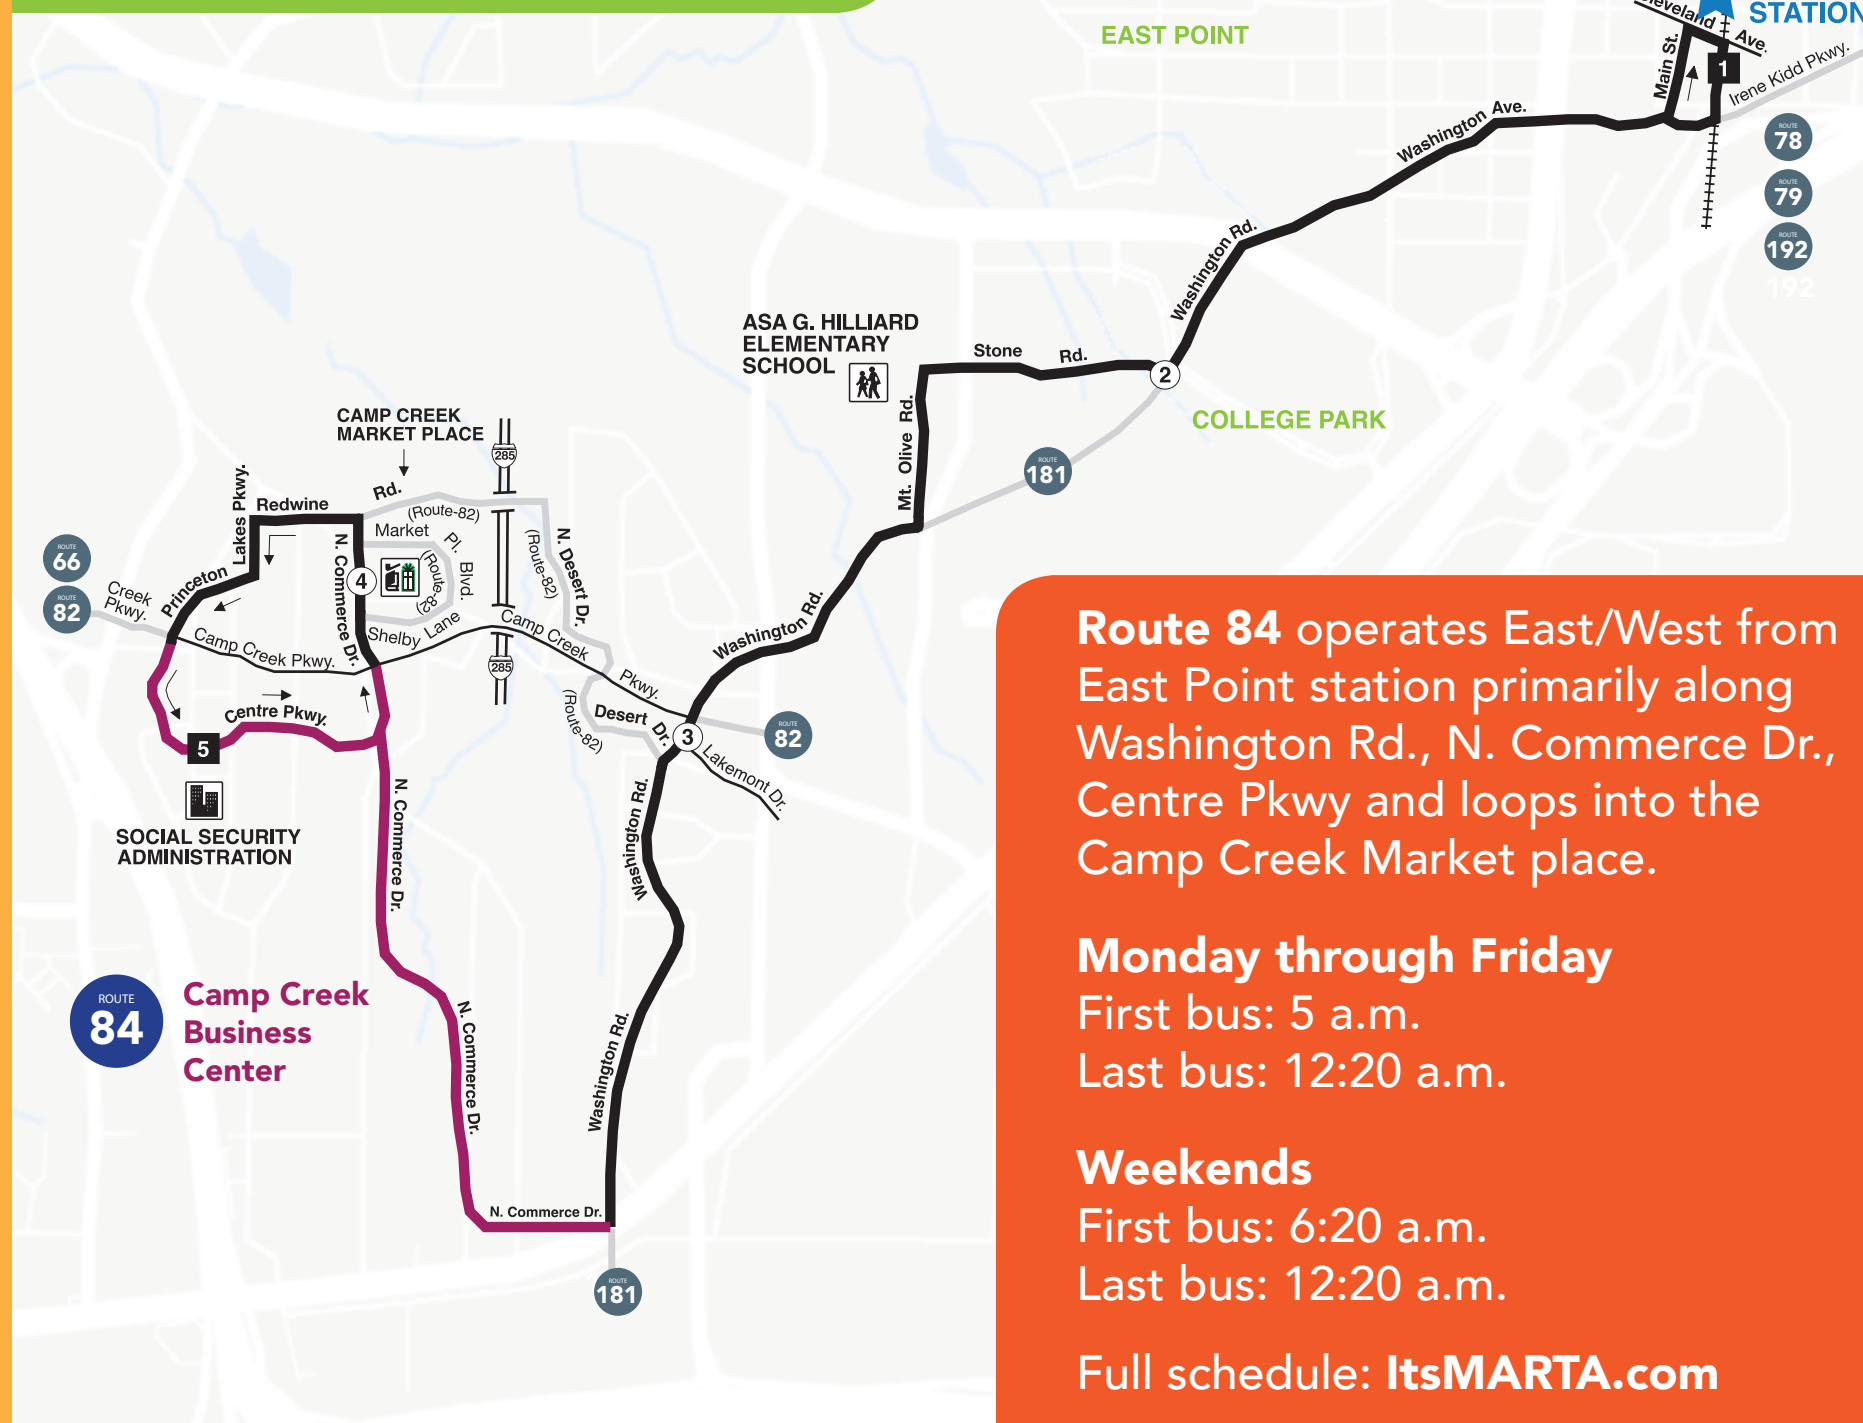

New MARTA Bus Route to Camp Creek Business Center

ROUTE
84

MARTA bus route 84 has been updated and now offers direct service to Camp Creek Business Center via the East Point MARTA rail station. If you can get to the East Point rail station, you can get here in about 20 minutes.

TRANSIT TIPS

Keep these handy pro-rider tips in mind when planning your trip into work.

- 1 Check the weather before leaving your house in case you need an umbrella, coat or rain boots.
- 2 Before you leave, charge your devices like cell phones and laptops, and pack a backup battery.
- 3 Your bus has WiFi! Ask your bus driver while boarding for the login information.

Route 84 operates East/West from East Point station primarily along Washington Rd., N. Commerce Dr., Centre Pkwy and loops into the Camp Creek Market place.

Monday through Friday

First bus: 5 a.m.

Last bus: 12:20 a.m.

Weekends

First bus: 6:20 a.m.

Last bus: 12:20 a.m.

Full schedule: ItsMARTA.com

Request your FREE custom trip plan: Info@GACommuteOptions.com